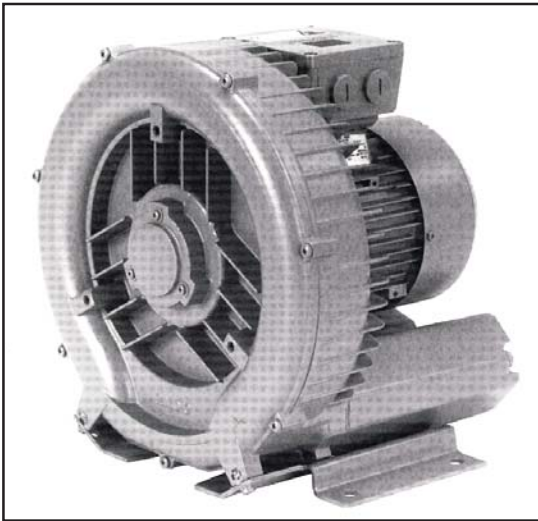

# Vacuum Pumps and Generators

## High Flow RB Series Regenerative Vacuum Pumps

ANVER offers an extended range of our High Flow series Regenerative Vacuum Pumps. These pumps offer an incredibly compact, quiet, reliable source of vacuum and compressed air. We now carry eight new models, making it easy to find the pump best suited for your vacuum or pressure needs.

### Features:

- Oil and Maintenance Free
- Operates Quietly - as low as 80 dB
- Outboard Bearings increase service life - runs cooler
- Compact, Light-weight design - Easy to Install
- Good for both Vacuum and Pressure Applications
- Ideal Alternative to standard Rotary Vane Pumps and PD/Rotary Lobe Blowers
- Wired to 230/460 Volts